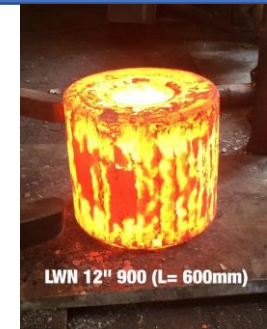

PHOENIX & STRACK
Inspired by tradition, driven by innovation.
Two brands, one DNA.

CHINA

OTHER COUNTRIES AND PRODUCTS

Ramén Valves
We know the flow

NAVAL ESPECIAL EQUIPMENT-MARINE VALVES

STATIC EQUIPMENT, SKIDS, SPOOLS, MONOLITHIC JOINT