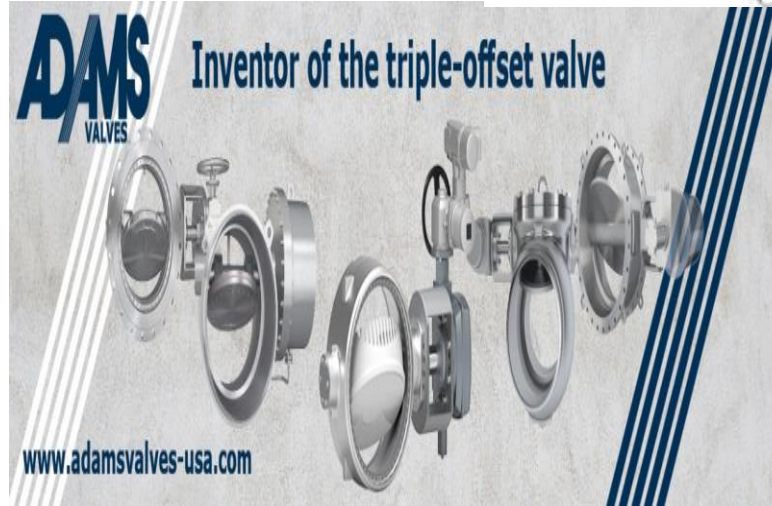

MANUFACTURER OF VALVES

VALVOSIDER
MANUFACTURER OF VALVES

servovalve
Actuators and Controls

servovalve
Actuators and Controls

FORGIATURA MELESI

LWN 12" 900 (L= 600mm)

reliable pump protection

GERMANY