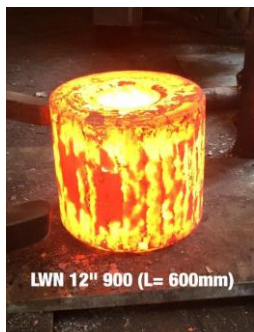

MANUFACTURER OF VALVES

VALVOSIDER
MANUFACTURER OF VALVES

servovalve
Actuators and Controls

servovalve
Actuators and Controls

FORGIATURA MELESI

LWN 12" 900 (L= 600mm)

reliable pump protection

GERMANY